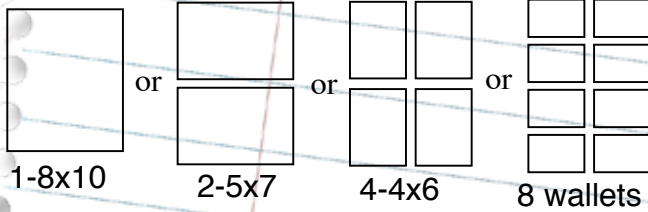

Generations
PHOTOGRAPHY STUDIOS

www.generationsps.com
559*782*8888
290 N Third St. Porterville

Custom Print Menu

Desk Print Collections

Design your own package by the unit

A unit is

1st Unit \$30 each
6+ Units \$25 each